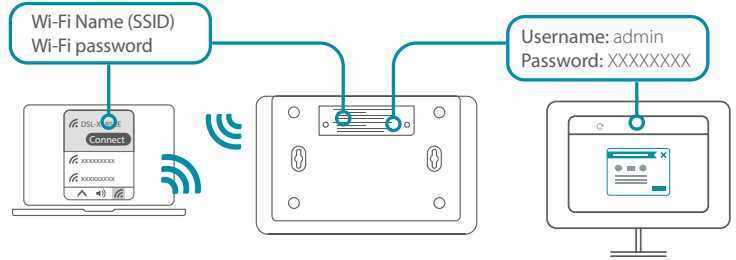

Kolay Kurulum Klavuzu

DIR-825M

AC1200 Dual Band Gigabit
Wi-Fi Router

x 1

x 1

RJ-45 x 1

x 1

1 /

2 /

3 /

4 /

<https://dlink-me.com/supporttr/>