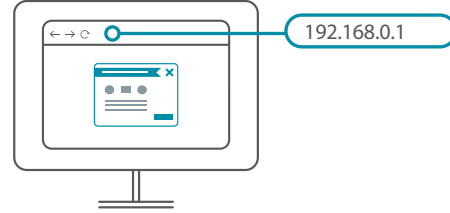

Kolay Kurulum Klavuzu

DIR-825M

AC1200 Dual Band Gigabit
Wi-Fi Router

x 1

x 1

RJ-45 x 1

x 1

1 /

2 /

3 /

4 /

<https://dlink-me.com/supporttr/>